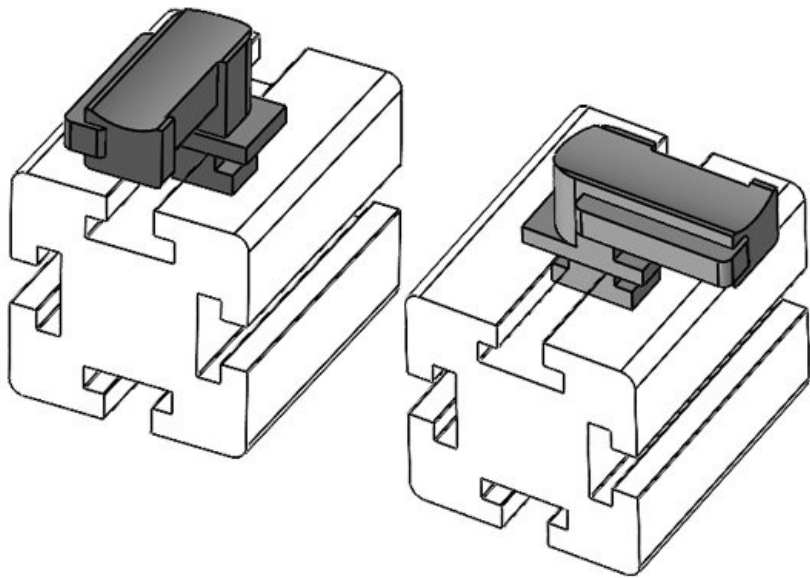

KBH-R 12 Bosch Rexroth G8

Part No.	61054.9005	Fits KLKB |	KLKB 200 x
EAN	4251269331	KLB:	13, KLB 10,
	725		KLB 15
Package quantity	50		
Length	34 mm		
Width	13.5 mm		
Height	22.5 mm		
Mounting height	16.5 mm