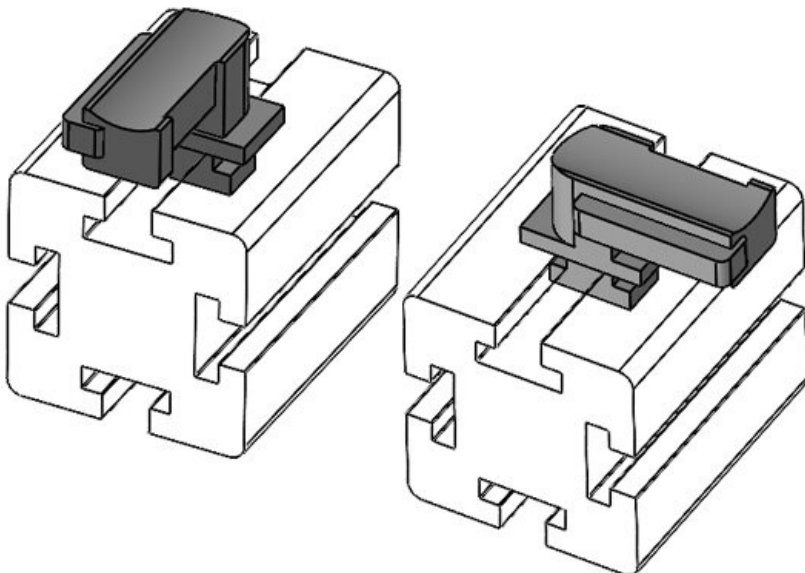

KBH-R 12 MiniTec / item G8

Part No.	61051	Fits KLKB |	KLKB 200 x
EAN	4251269331	KLB:	13, KLB 10,
	503		KLB 15
Package quantity	10		
Length	34 mm		
Width	13.5 mm		
Height	24.5 mm		
Mounting height	16.5 mm