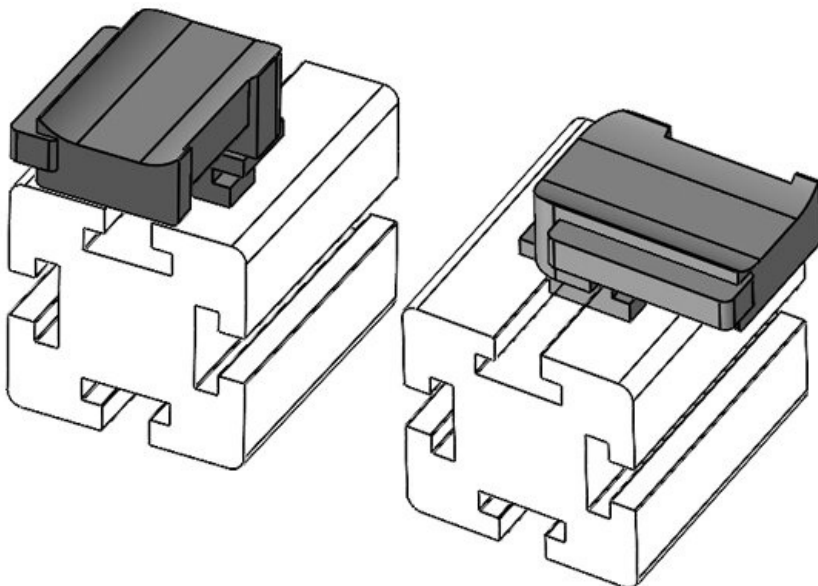

KBH-R 24 item G6

Part No.	61062.9005	Fits KLKB |	KLKB 200 x
EAN	4251269333	KLB:	13, KLB 10,
	538		KLB 15, KLB
Package quantity	50		20
Length	38 mm		
Width	24.5 mm		
Height	26 mm		
Mounting height	18 mm