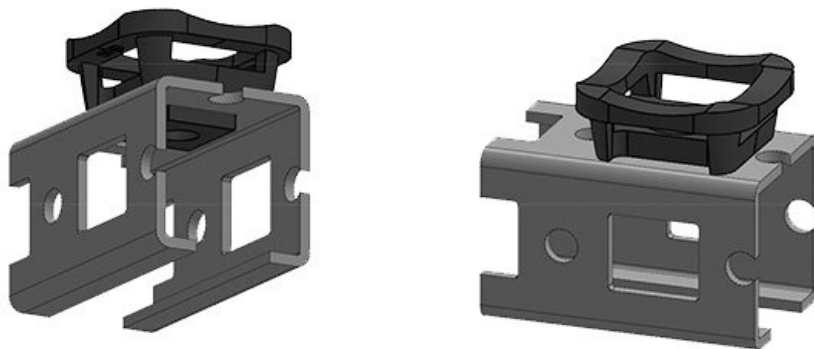

KBH-R

Part No. **61018**
EAN **4251269315**
893
Package quantity **100**
Fits KLKB | **KLKB 200 ×**
KLB: **7, KLKB 200**
× 13, KLB 10

KBH-R 12 R G9.5