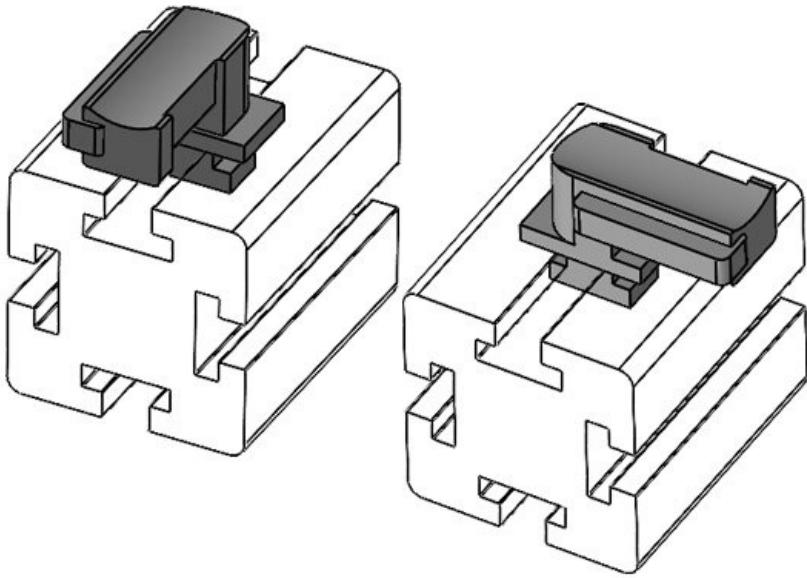

KBH-R 12 Bosch Rexroth G10

Part No.	61057.9005	Fits KLKB |	KLKB 200 x
EAN	4251269331	KLB:	13, KLB 10,
	756		KLB 15
Package quantity	50		
Length	34 mm		
Width	13.5 mm		
Height	26 mm		
Mounting height	16.5 mm