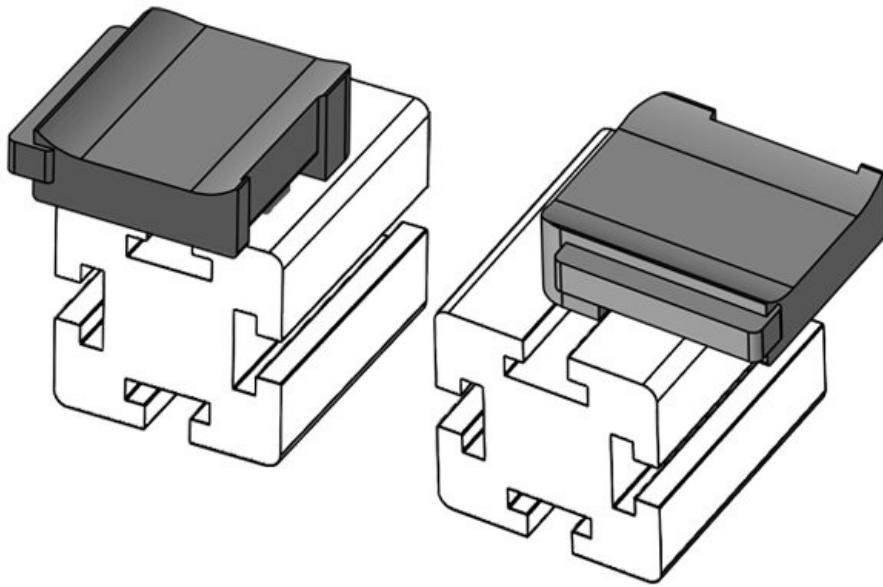

KBH-R 36 MayTec PG40 G8.3

Part No.	61067	Fits KLKB |	KLKB 300 x
EAN	4251269333	KLB:	17, KLB 15,
	583		KLB 20, KLB
Package	10		25
quantity			
Length	43 mm		
Width	36.5 mm		
Height	24.5 mm		
Mounting	19 mm		
height