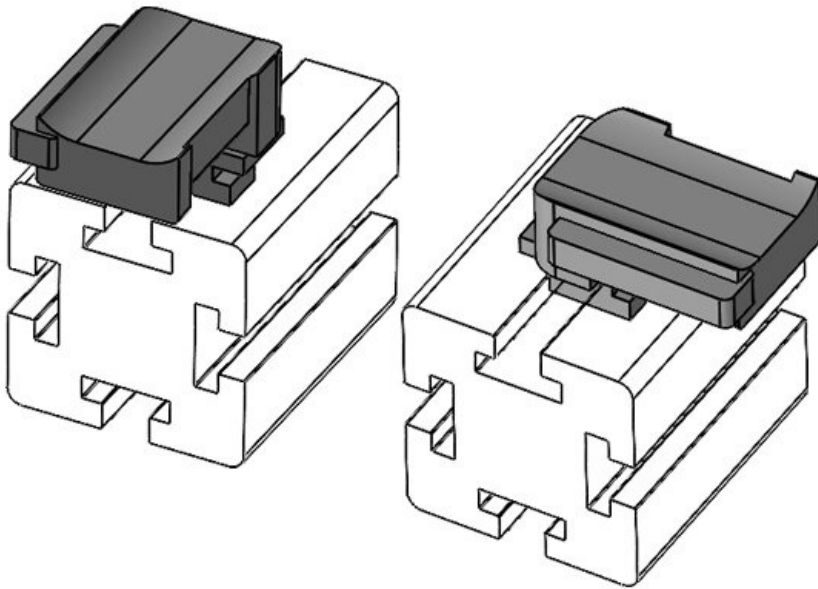

KBH-R 24 item G6

Part No.	61062	Fits KLKB |	KLKB 200 x
EAN	4251269333	KLB:	13, KLB 10,
	491		KLB 15, KLB
Package quantity	10		20
Length	38 mm		
Width	24.5 mm		
Height	26 mm		
Mounting height	18 mm