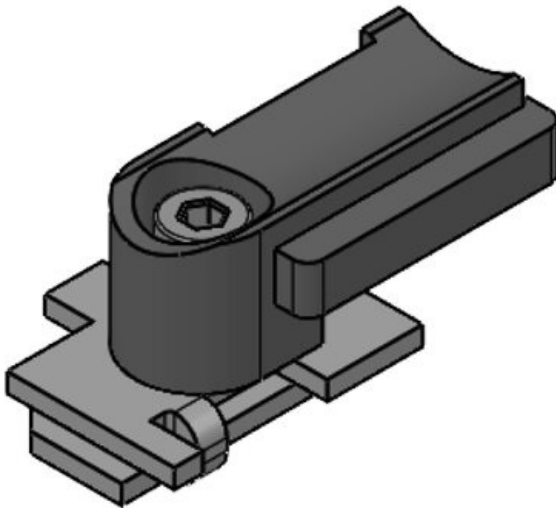

KBH 12 SC M4

Part No.	61070	Fits KLKB |	KLKB 200 x
EAN	4251269333	KLB:	13, KLB 10,
	675		KLB 15
Package quantity	10		
Length	41 mm		
Width	22.5 mm		
Height	20 mm		
Mounting height	13.5 mm