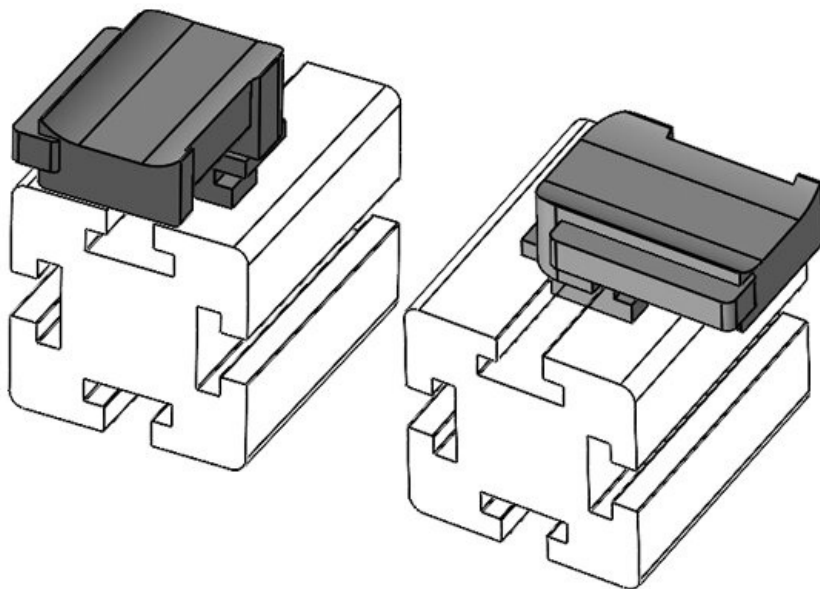

KBH-R 24 Bosch Rexroth G8

Part No.	61055	Fits KLKB |	KLKB 200 x
EAN	4251269331	KLB:	13, KLB 10,
	541		KLB 15, KLB
Package quantity	10		20
Length	38 mm		
Width	24.5 mm		
Height	22.5 mm		
Mounting height	18 mm