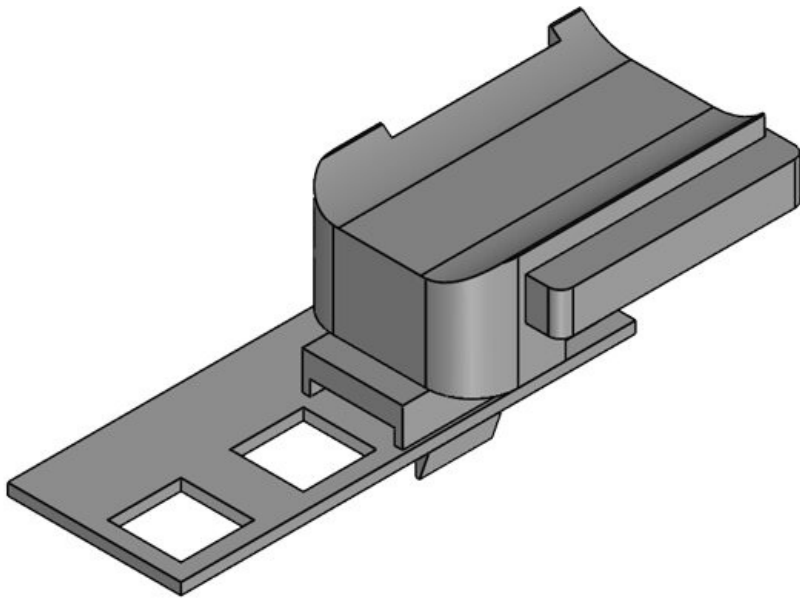

KBH-R 24 R G9.5

Part No.	61074	Fits KLKB |	KLKB 200 x
EAN	4251269333	KLB:	13, KLB 10,
	767		KLB 15, KLB
Package	10		20
quantity			
Length	38 mm		
Width	24.5 mm		
Height	26 mm		
Mounting	18 mm		
height