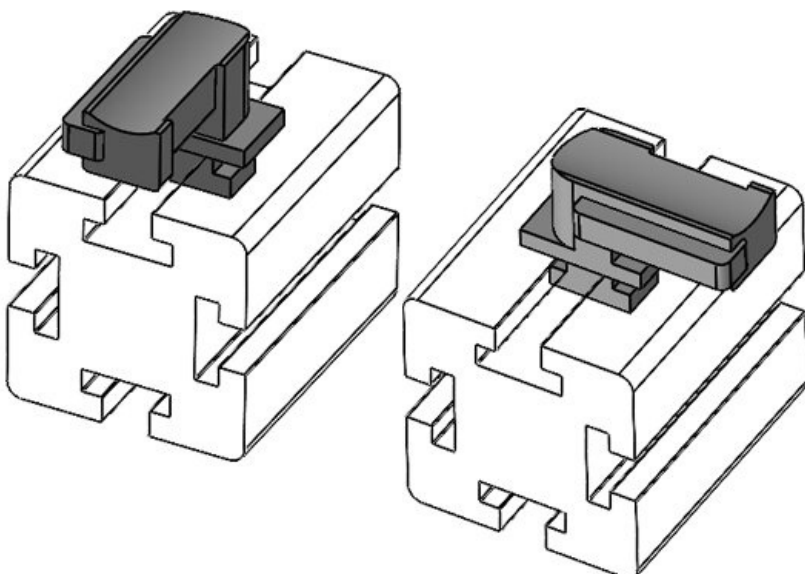

KBH-R 12 item G6

Part No.	61061	Fits KLKB |	KLKB 200 x
EAN	4251269333	KLB:	13, KLB 10,
	484		KLB 15
Package	10		
quantity			
Length	34 mm		
Width	13.5 mm		
Height	24.5 mm		
Mounting	16.5 mm		
height