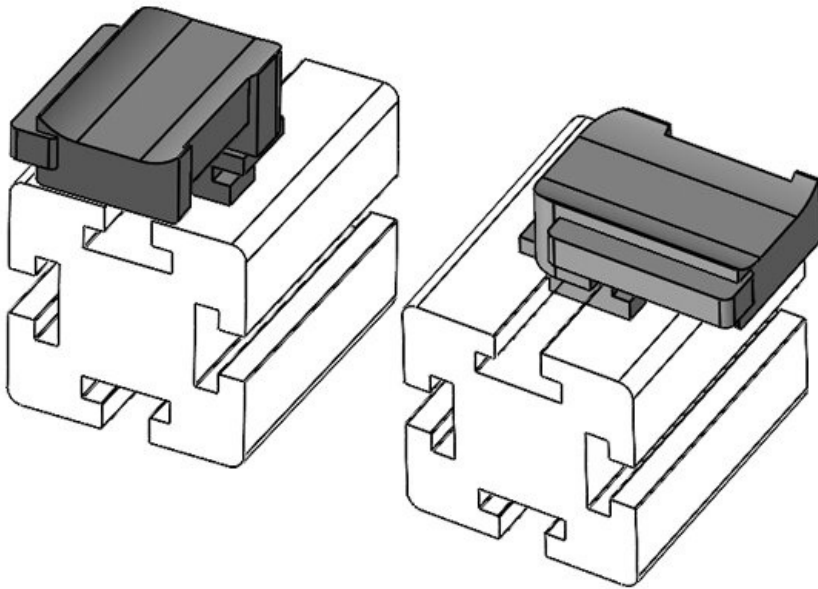

KBH-R 24 MayTec PG40 G8.3

Part No.	61066	Fits KLKB |	KLKB 200 x
EAN	4251269333	KLB:	13, KLB 10,
	576		KLB 15, KLB
Package quantity	10		20
Length	38 mm		
Width	24.5 mm		
Height	26 mm		
Mounting height	18 mm