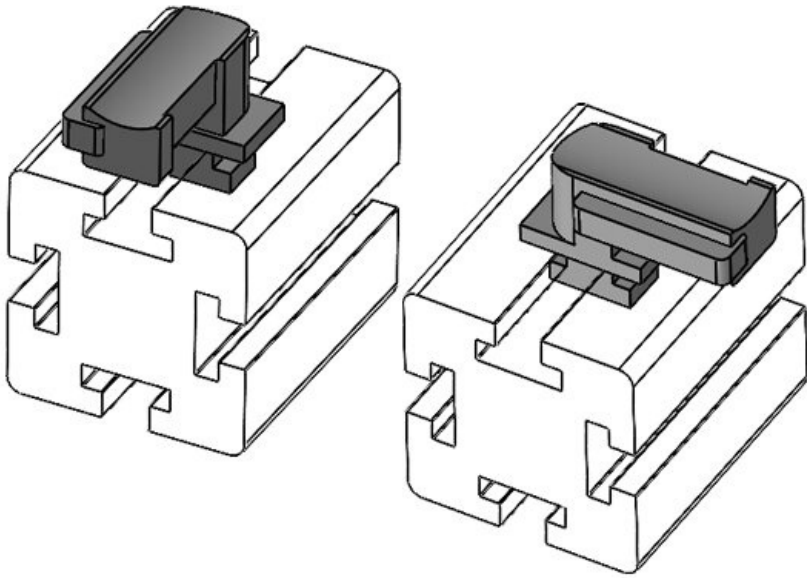

KBH-R 12 item G6

Part No.	61061.9005	Fits KLKB |	KLKB 200 x
EAN	4251269333	KLB:	13, KLB 10,
	521		KLB 15
Package quantity	50		
Length	34 mm		
Width	13.5 mm		
Height	24.5 mm		
Mounting height	16.5 mm