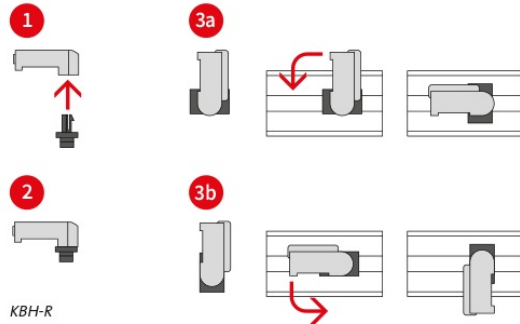

Specifications

Material	Polyamide
Operating temperature	-40 C° to 140 C°
Properties	silicone free, halogen free
Mounting options	Screw type mounting, Snap-in

Advantages & benefits

- Secure hold
- Versatile utilisation
- Suitable for hook-and-loop tape KLB and hook-and-loop fastener KLKB
- Available in three widths
- Four different guiding directions of the cable plate possible
- Subsequent removal or adding of cables is easily possible
- Very fast assembly due to 90° twist lock (KBH-R)
- Available for numerous aluminium profiles and construction profiles (KBH-R)
- Very fast assembly, screwable (KBH-S)
- Can be combined with sliding blocks for strut profiles of numerous manufacturers (KBH-S)

Product types & sizes