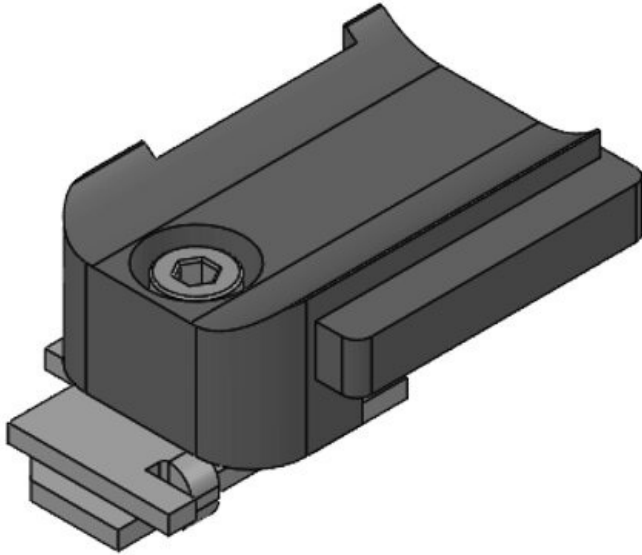

KBH 24 SC M4

Part No.	61071	Fits KLKB |	KLKB 200 x
EAN	4251269333	KLB:	13, KLB 10,
	682		KLB 15, KLB
Package quantity	10		20
Length	46 mm		
Width	22.5 mm		
Height	21.3 mm		
Mounting height	14.8 mm		

KBH-R 12 Rittal MS

Part No.	61045	Fits KLKB |	KLKB 200 x
EAN	4251269331	KLB:	13, KLB 10,
	442		KLB 15
Package quantity	10		
Length	34 mm		
Width	13.5 mm		
Height	20 mm		
Mounting height	16.5 mm