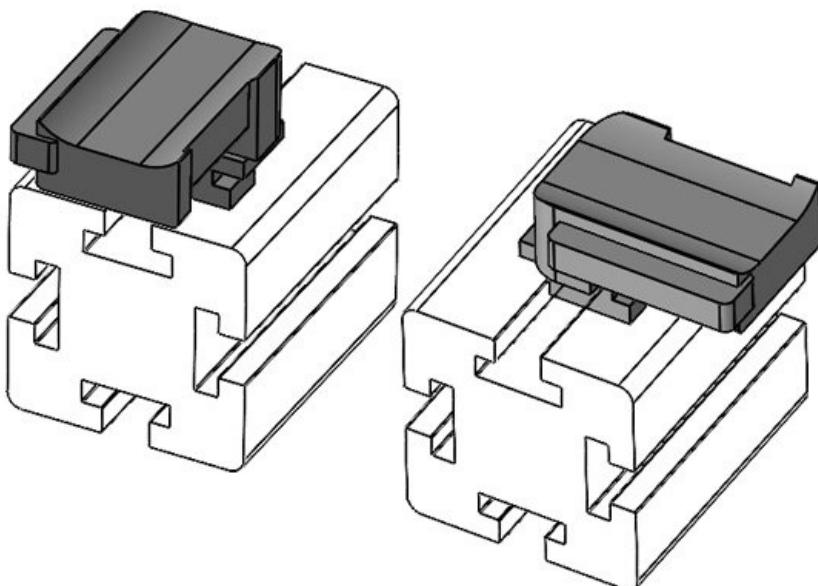

KBH-R 24 MayTec PG40 G8.3

Part No.	61066.9005	Fits KLKB |	KLKB 200 x
EAN	4251269333	KLB:	13, KLB 10,
	613		KLB 15, KLB
Package quantity	50		20
Length	38 mm		
Width	24.5 mm		
Height	26 mm		
Mounting height	18 mm