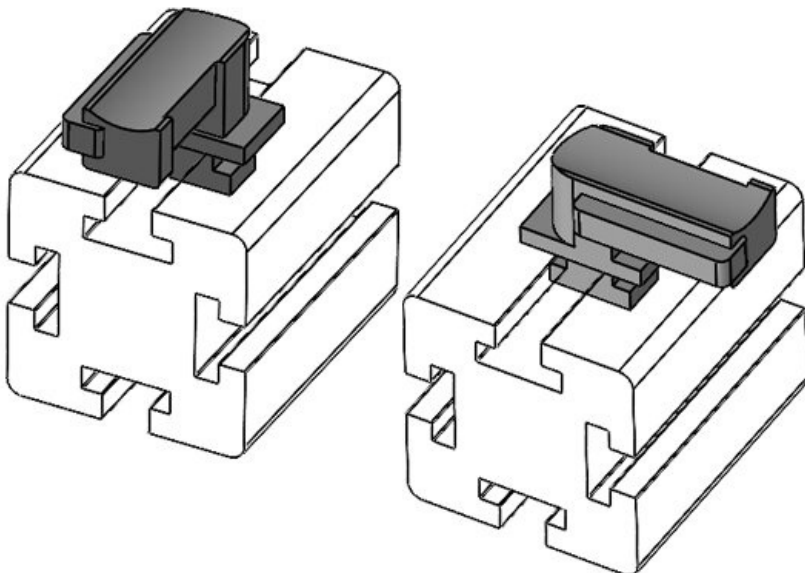

KBH-R 12 Bosch Rexroth G8

Part No.	61054	Fits KLKB |	KLKB 200 x
EAN	4251269331	KLB:	13, KLB 10,
	534		KLB 15
Package	10		
quantity			
Length	34 mm		
Width	13.5 mm		
Height	22.5 mm		
Mounting	16.5 mm		
height