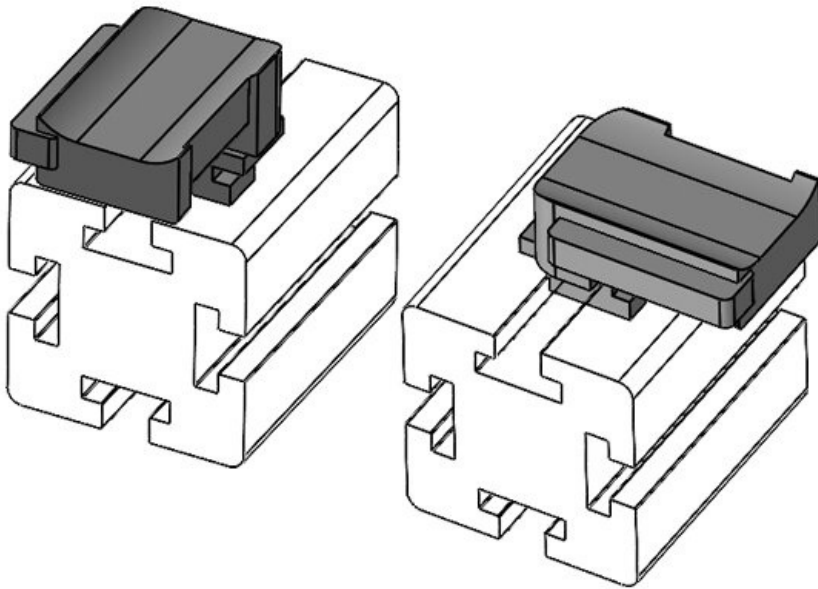

KBH-R 24 Bosch Rexroth G10

Part No.	61058	Fits KLKB |	KLKB 200 x
EAN	4251269331	KLB:	13, KLB 10,
	572		KLB 15, KLB
Package quantity	10		20
Length	38 mm		
Width	24.5 mm		
Height	26 mm		
Mounting height	18 mm