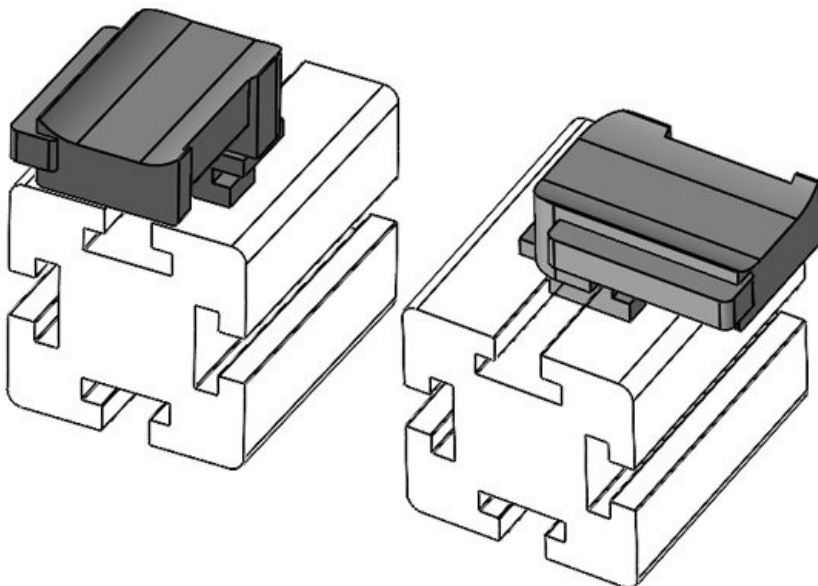

KBH-R 24 MiniTec / item G8

Part No.	61052.9005	Fits KLKB |	KLKB 200 x
EAN	4251269331	KLB:	13, KLB 10,
	701		KLB 15, KLB
Package quantity	50		20
Length	38 mm		
Width	24.5 mm		
Height	26 mm		
Mounting height	18 mm