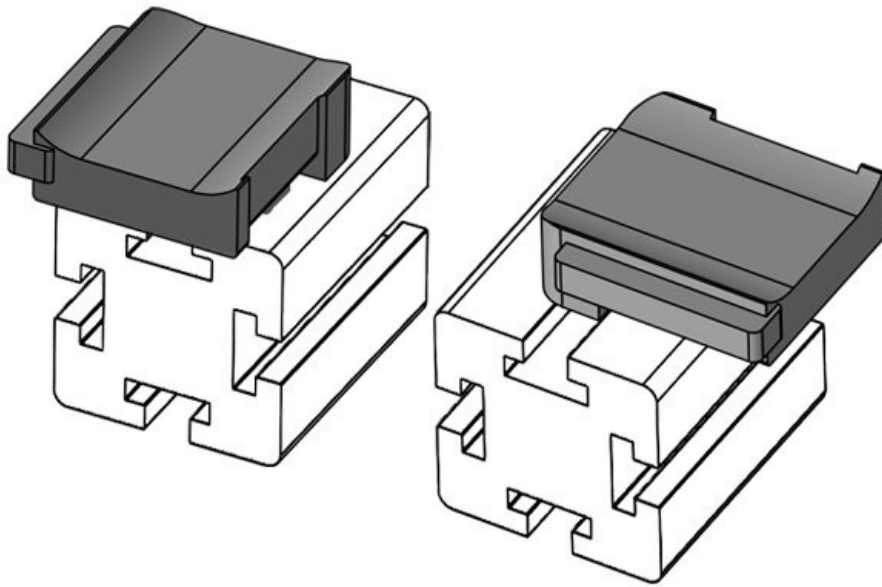

KBH-R 36 MiniTec G8

Part No.	61050	Fits KLKB |	KLKB 300 x
EAN	4251269331	KLB:	17, KLB 15,
	497		KLB 20, KLB
Package quantity	10		25
Length	43 mm		
Width	36.5 mm		
Height	23 mm		
Mounting height	19 mm