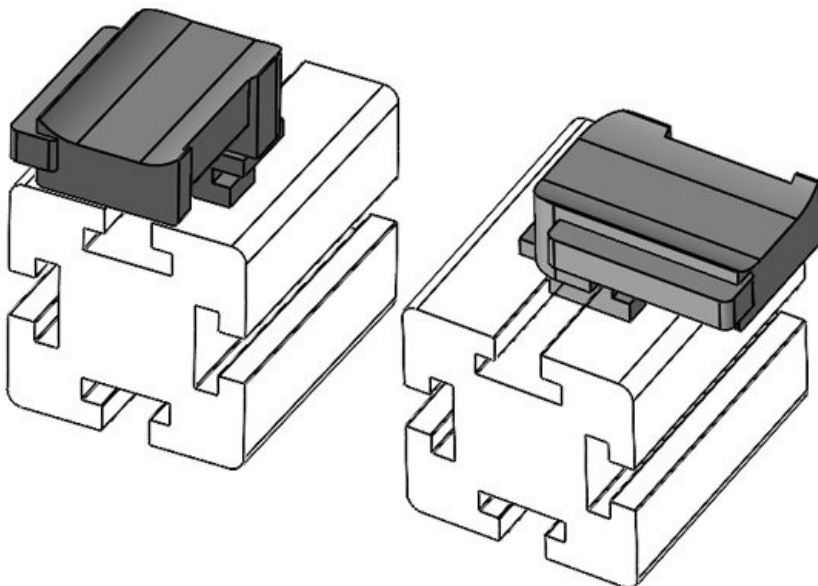

KBH-R 24 Bosch Rexroth G10

Part No.	61058.9005	Fits KLKB |	KLKB 200 x
EAN	4251269331	KLB:	13, KLB 10,
	763		KLB 15, KLB
Package quantity	50		20
Length	38 mm		
Width	24.5 mm		
Height	26 mm		
Mounting height	18 mm