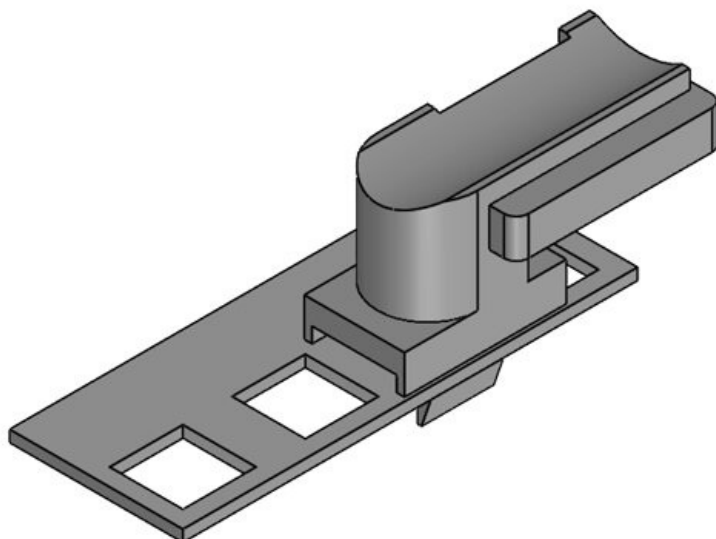

KBH-R

Part No. **61018**
EAN **4251269315**
893
Package quantity **100**
Fits KLKB | **KLKB 200 ×**
KLB: **7, KLKB 200**
× 13, KLB 10

KBH-R 12 R G9.5

Part No. **61073** Fits KLKB | **KLKB 200 x**
EAN **4251269333** KLB: **13, KLB 10,**
750 **KLB 15**
Package quantity **10**
Length **34 mm**
Width **13.5 mm**
Height **24.5 mm**
Mounting height **16.5 mm**

KBH-R 12 R G9.5

Part No. **61073.9005** Fits KLKB | **KLKB 200 x**
EAN **4251269333** KLB: **13, KLB 10,**
781 **KLB 15**
Package quantity **50**
Length **34 mm**
Width **13.5 mm**
Height **24.5 mm**
Mounting height **16.5 mm**