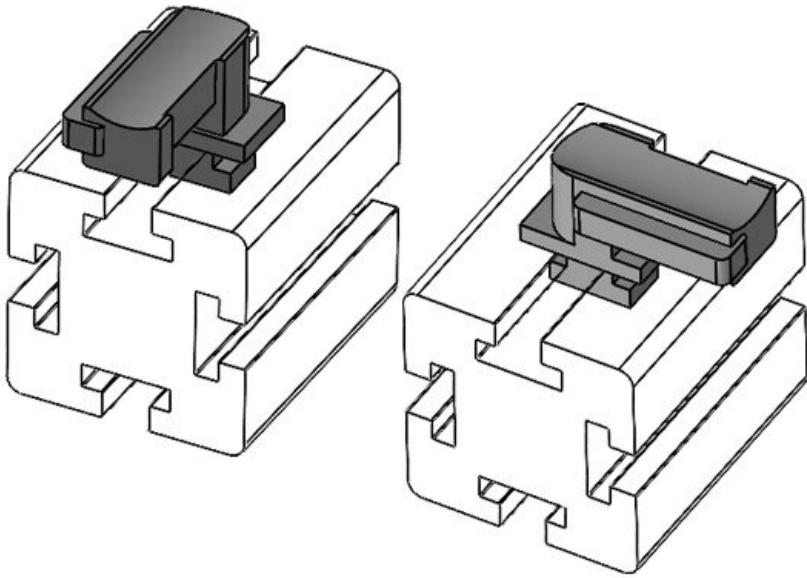

KBH-R 12 MayTec PG40 G8.3

Part No.	61065.9005	Fits KLKB |	KLKB 200 x
EAN	4251269333	KLB:	13, KLB 10,
	606		KLB 15
Package quantity	50		
Length	34 mm		
Width	13.5 mm		
Height	24.5 mm		
Mounting height	16.5 mm