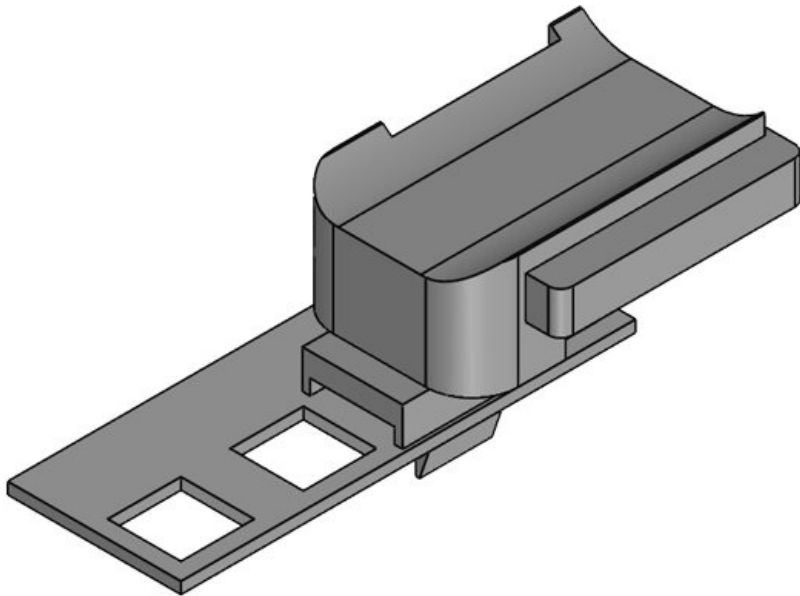

KBH-R 24 R G9.5

Part No.	61074.9005	Fits KLKB |	KLKB 200 x
EAN	4251269333	KLB:	13, KLB 10,
	798		KLB 15, KLB
Package	50		20
quantity			
Length	38 mm		
Width	24.5 mm		
Height	26 mm		
Mounting	18 mm		
height