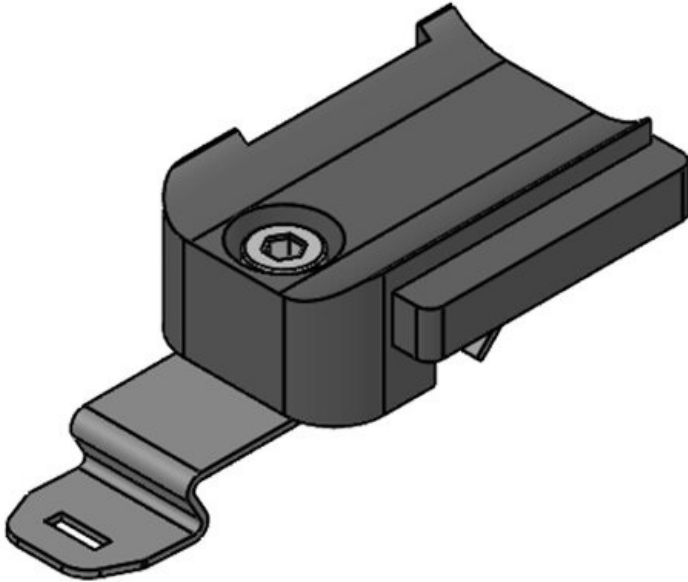

KBH 24 SF M4

Part No.	61069	Fits KLKB |	KLKB 200 x
EAN	4251269333	KLB:	13, KLB 10,
	644		KLB 15, KLB
Package quantity	10		20
Length	62.3 mm		
Width	27.1 mm		
Height	21.7 mm		
Mounting height	14.8 mm