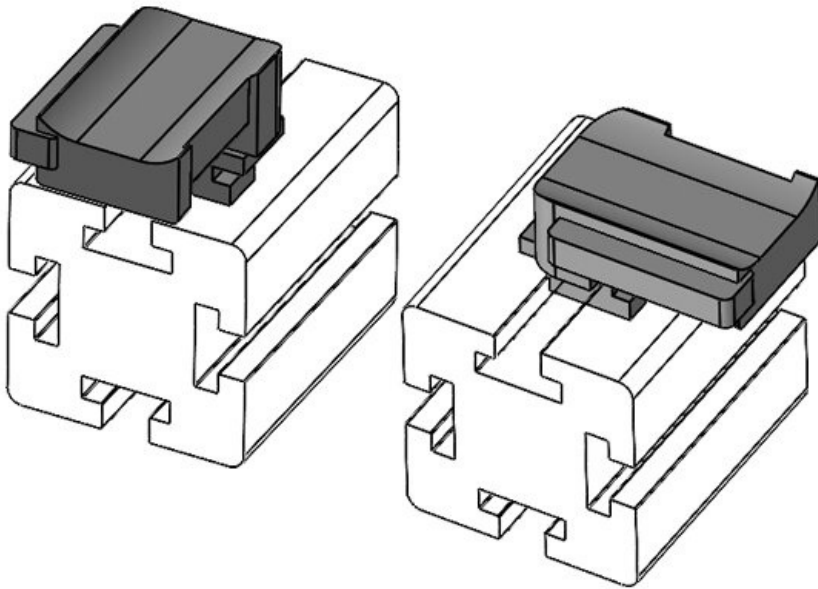

KBH-R 24 MiniTec / item G8

Part No.	61052	Fits KLKB |	KLKB 200 x
EAN	4251269331	KLB:	13, KLB 10,
	510		KLB 15, KLB
Package quantity	10		20
Length	38 mm		
Width	24.5 mm		
Height	26 mm		
Mounting height	18 mm