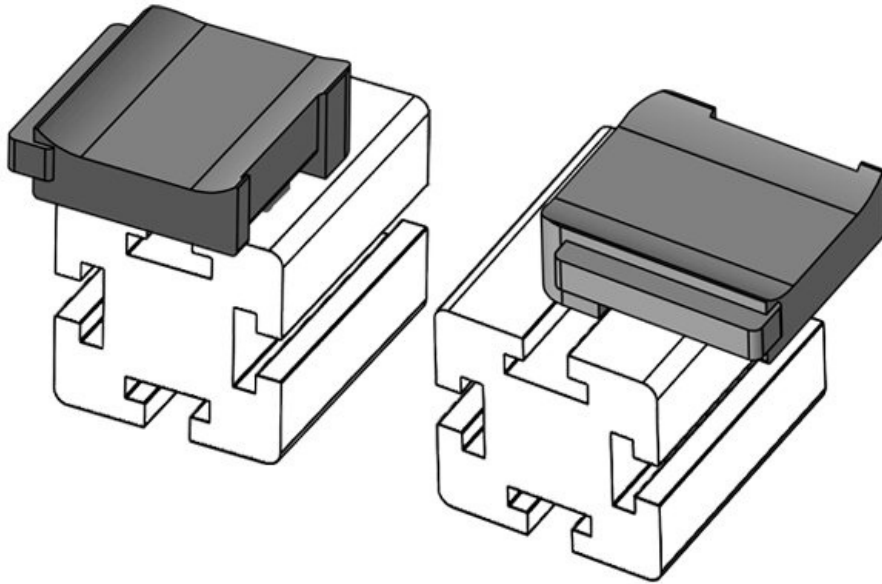

KBH-R 36 Bosch Rexroth G10

Part No.	61059.9005	Fits KLKB |	KLKB 300 x
EAN	4251269331	KLB:	17, KLB 15,
	770		KLB 20, KLB
Package	50		25
quantity			
Length	43 mm		
Width	36.5 mm		
Height	26 mm		
Mounting	19 mm		
height