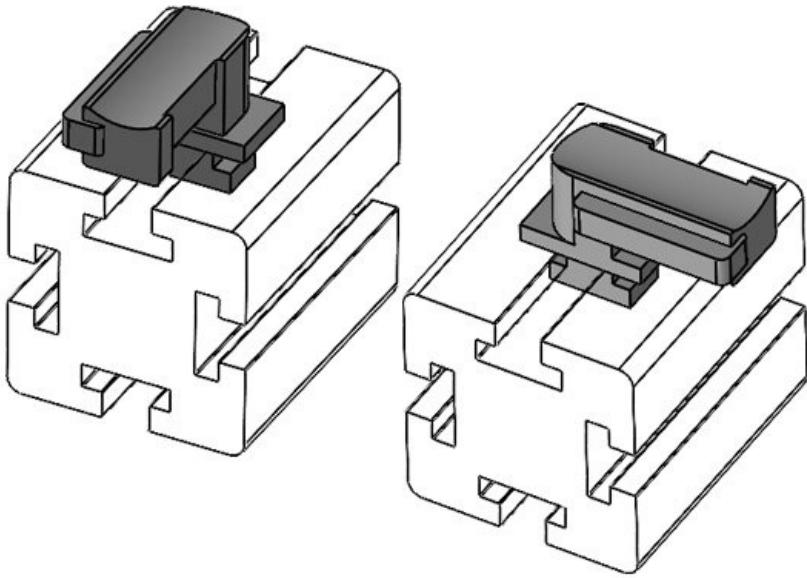

KBH-R 12 MiniTec / item G8

Part No.	61051.9005	Fits KLKB |	KLKB 200 x
EAN	4251269331	KLB:	13, KLB 10,
	695		KLB 15
Package quantity	50		
Length	34 mm		
Width	13.5 mm		
Height	24.5 mm		
Mounting height	16.5 mm