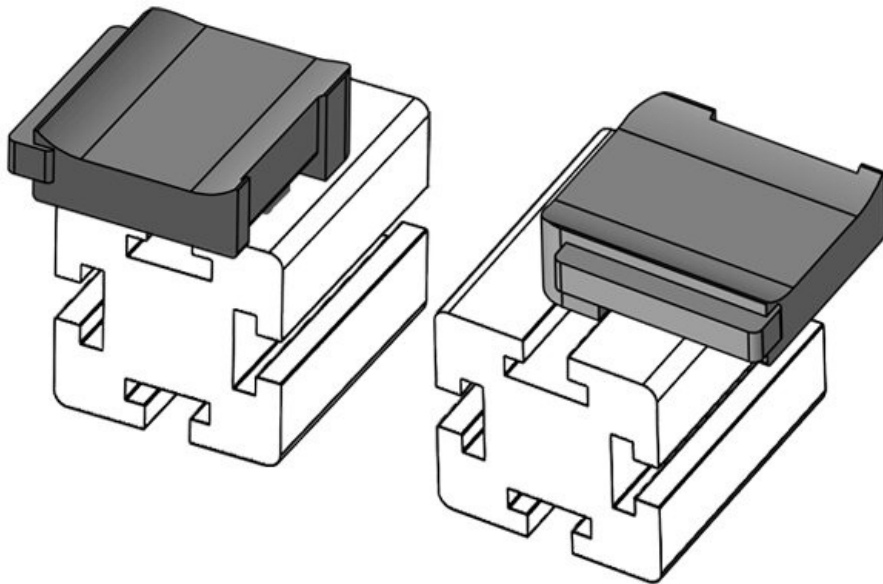

KBH-R 36 MiniTec / item G8

Part No.	61053.9005	Fits KLKB |	KLKB 300 x
EAN	4251269331	KLB:	17, KLB 15,
	718		KLB 20, KLB
Package	50		25
quantity			
Length	43 mm		
Width	36.5 mm		
Height	24.5 mm		
Mounting	19 mm		
height