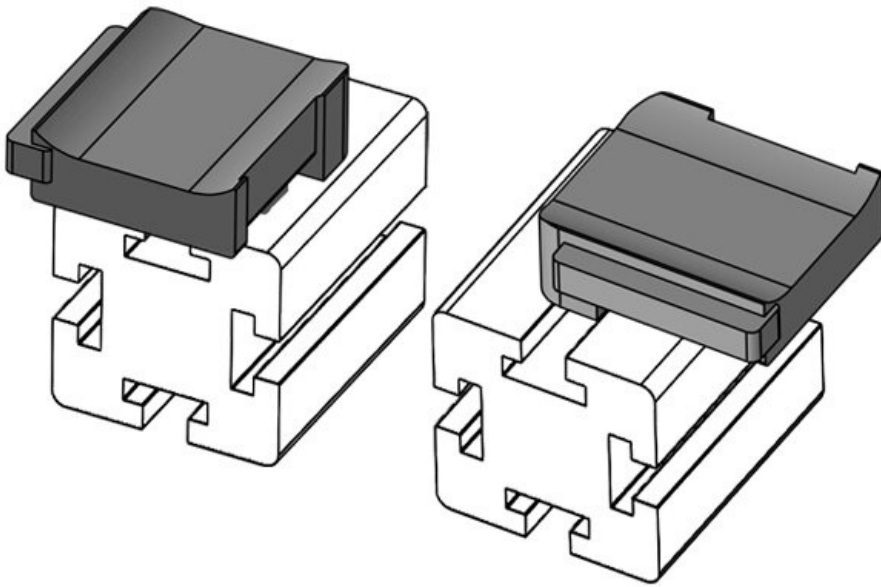

KBH-R 36 item G6

Part No.	61063	Fits KLKB |	KLKB 300 x
EAN	4251269333	KLB:	17, KLB 15,
	507		KLB 20, KLB
Package	10		25
quantity			
Length	43 mm		
Width	36.5 mm		
Height	24.5 mm		
Mounting	19 mm		
height