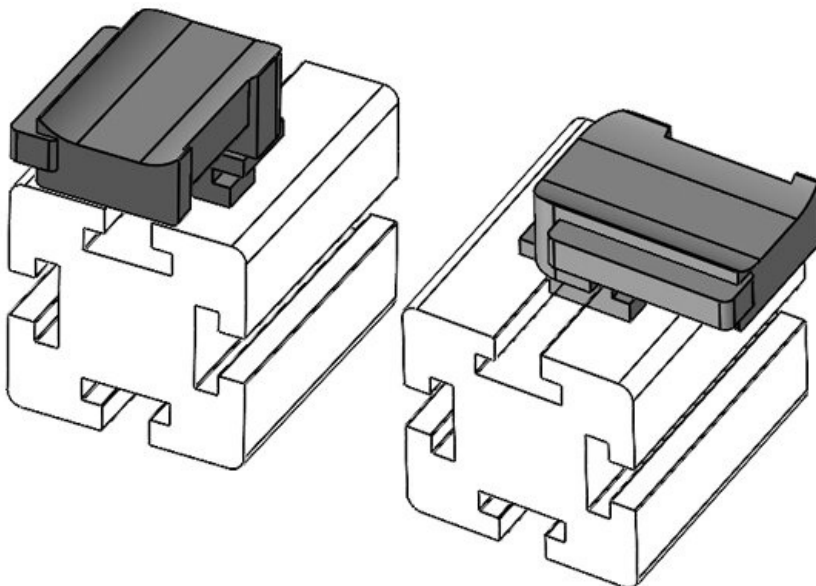

KBH-R 24 MiniTec G8

Part No. **61049.9005** Fits KLKB |
EAN **4251269331** KLB:
671
Package quantity **50**
Length **38 mm**
Width **24.5 mm**
Height **24 mm**
Mounting height **18 mm**

KLKB 200 x 13, KLB 10, KLB 15, KLB 20