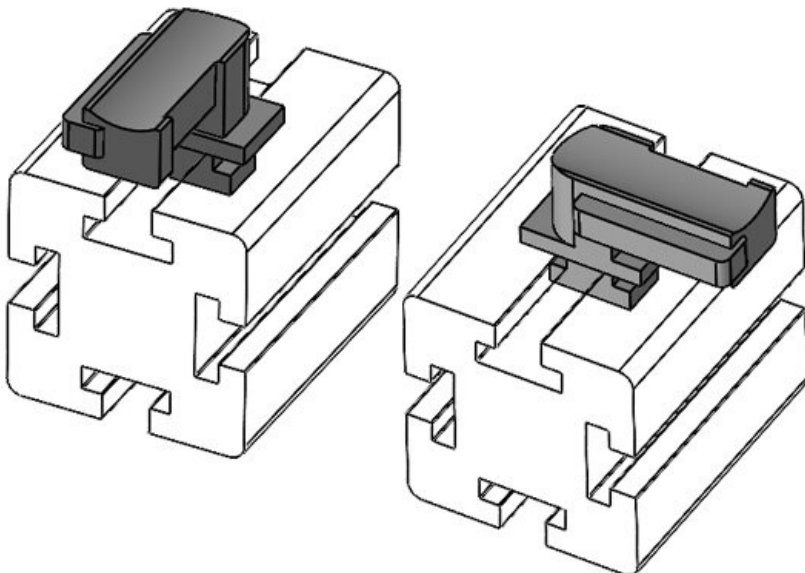

KBH-R 12 Bosch Rexroth G10

Part No.	61057	Fits KLKB |	KLKB 200 x
EAN	4251269331	KLB:	13, KLB 10,
	565		KLB 15
Package	10		
quantity			
Length	34 mm		
Width	13.5 mm		
Height	26 mm		
Mounting	16.5 mm		
height