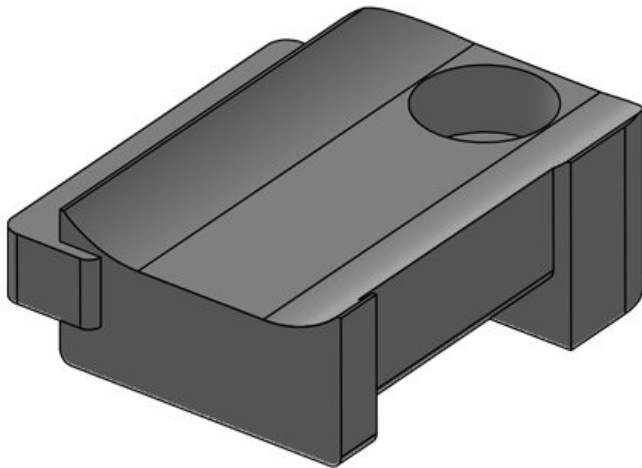

KBH-S 24 M5

Part No.	61031.9005	Diam. of screw	5.3 mm
EAN	4251269331	holes	
	602	Fits KLKB |	KLKB 200 x
Package quantity	50	KLB:	13, KLB 10,
			KLB 15, KLB
Length	38 mm		20
Width	24.5 mm		
Height	14.8 mm		
No. of screw holes	1		

KBH-S 36-1 M5

Part No.	61032
EAN	4251269331374
Package quantity	10
Length	43 mm
Width	36.5 mm
Height	16 mm
No. of screw holes	1

Diam. of screw holes	5.3 mm
Fits KLKB | KLB:	KLKB 300 x 17, KLB 15, KLB
	20, KLB 25

KBH-S 36-1 M5

Part No.	61032.9005
EAN	4251269331619
Package quantity	50
Length	43 mm
Width	36.5 mm
Height	16 mm
No. of screw holes	1

Diam. of screw holes	5.3 mm
Fits KLKB | KLB:	KLKB 300 x 17, KLB 15, KLB
	20, KLB 25