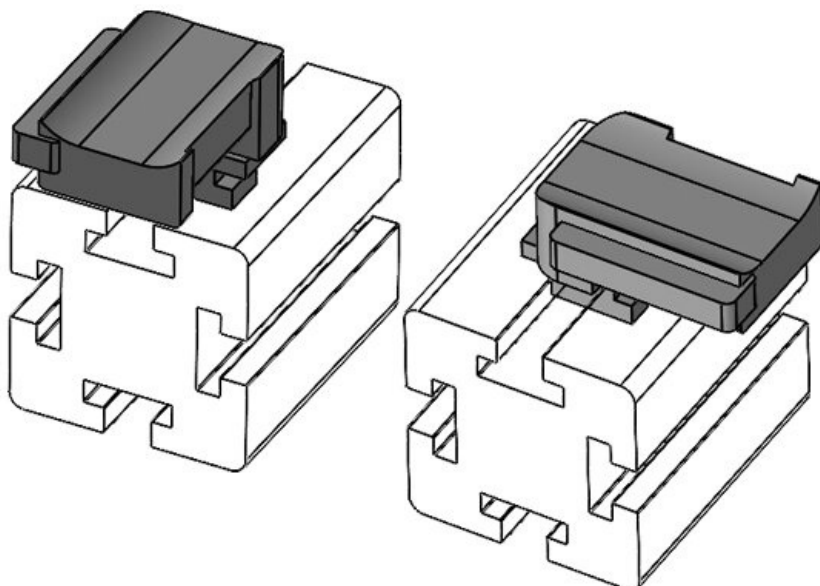

KBH-R 24 Bosch Rexroth G8

Part No.	61055.9005	Fits KLKB |	KLKB 200 x
EAN	4251269331	KLB:	13, KLB 10,
	732		KLB 15, KLB
Package quantity	50		20
Length	38 mm		
Width	24.5 mm		
Height	22.5 mm		
Mounting height	18 mm