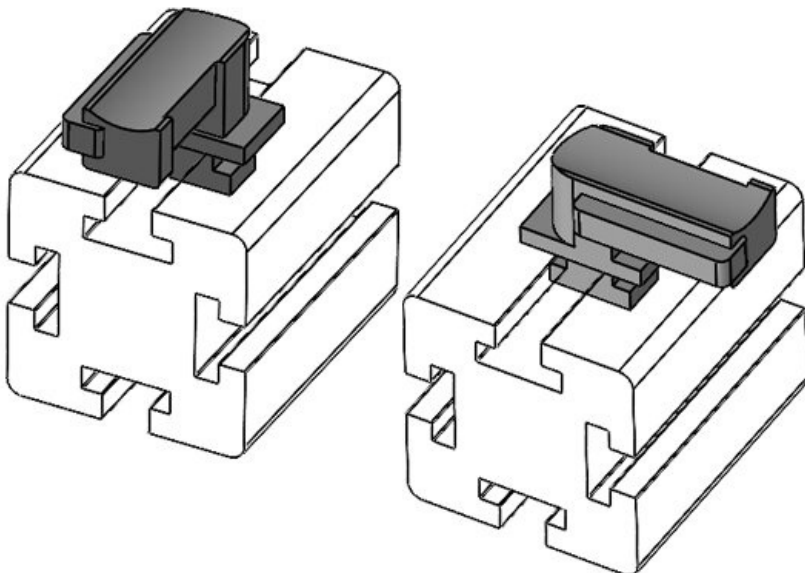

KBH-R 12 MiniTec G8

Part No.	61048	Fits KLKB |	KLKB 200 x
EAN	4251269331	KLB:	13, KLB 10,
	473		KLB 15
Package	10		
quantity			
Length	34 mm		
Width	13.5 mm		
Height	23 mm		
Mounting	16.5 mm		
height