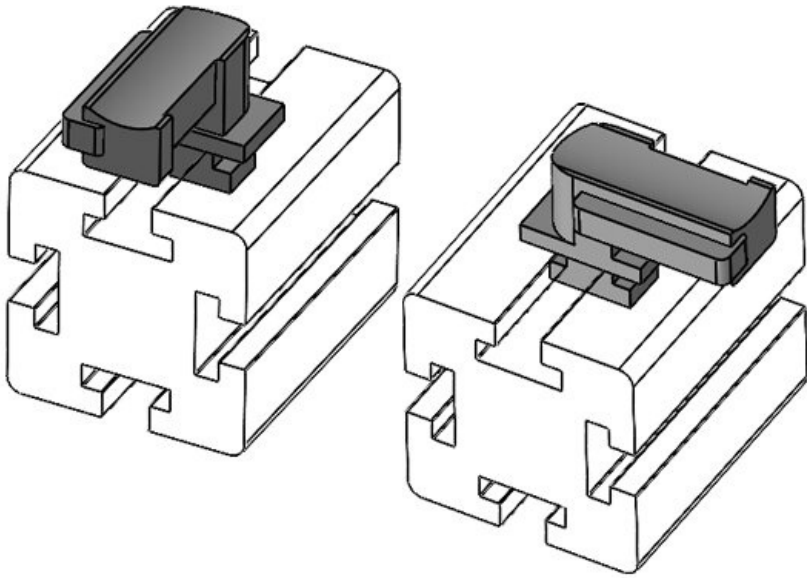

KBH-R 12 MiniTec G8

Part No. **61048.9005** Fits KLKB |
EAN **4251269331** KLB:
664
Package quantity **50**
Length **34 mm**
Width **13.5 mm**
Height **23 mm**
Mounting height **16.5 mm**

KLKB 200 x 13, KLB 10, KLB 15