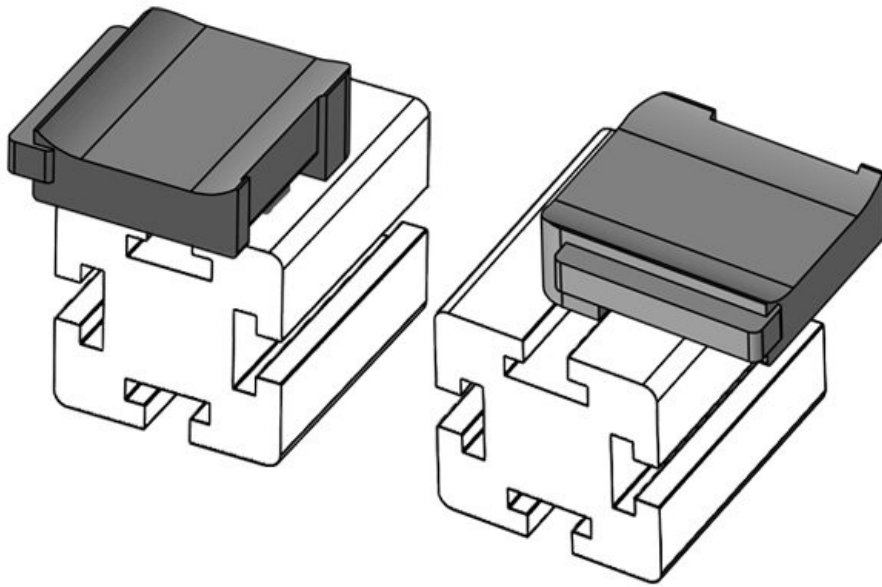

KBH-R 36 Bosch Rexroth G10

Part No.	61059	Fits KLKB |	KLKB 300 x
EAN	4251269331	KLB:	17, KLB 15,
	589		KLB 20, KLB
Package	10		25
quantity			
Length	43 mm		
Width	36.5 mm		
Height	26 mm		
Mounting	19 mm		
height