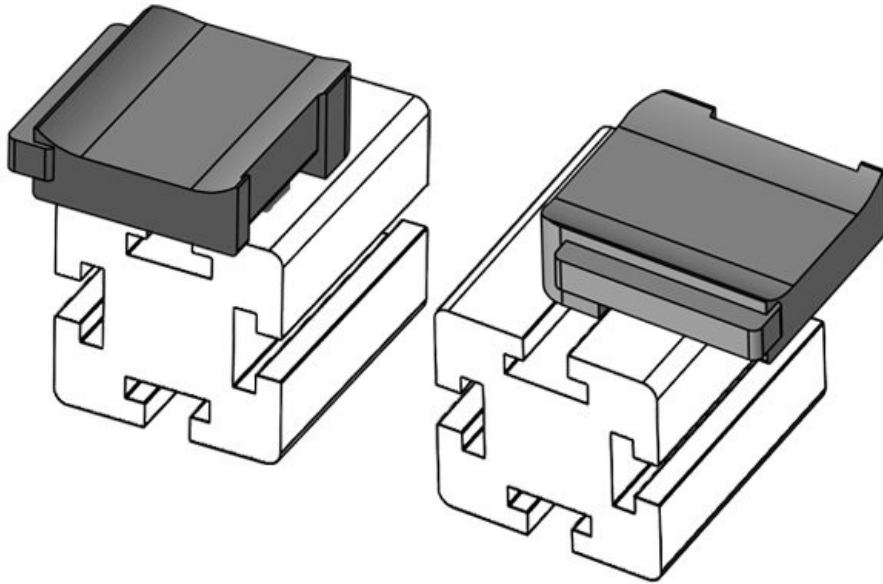

KBH-R 36 MayTec PG40 G8.3

Part No.	61067.9005	Fits KLKB |	KLKB 300 x
EAN	4251269333	KLB:	17, KLB 15,
	620		KLB 20, KLB
Package	10		25
quantity			
Length	43 mm		
Width	36.5 mm		
Height	24.5 mm		
Mounting	19 mm		
height