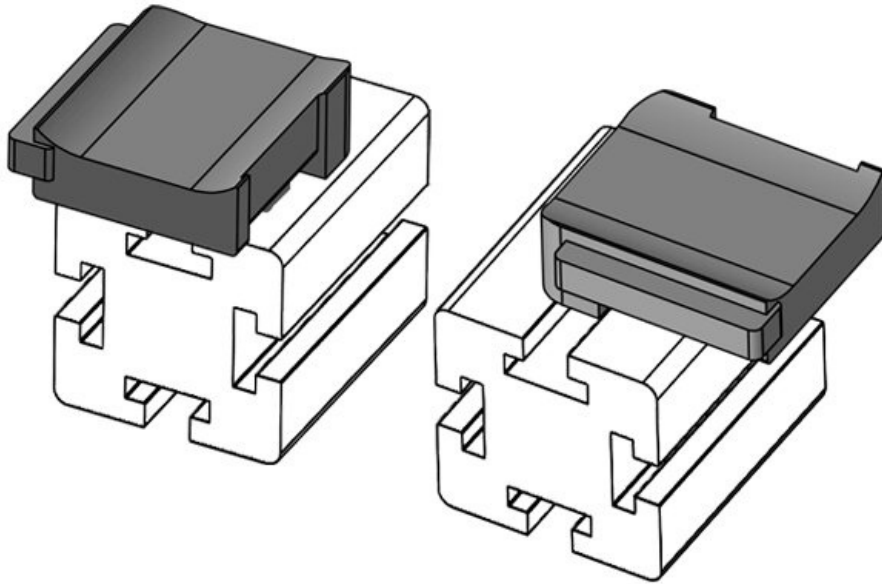

KBH-R 36 Bosch Rexroth G8

Part No.	61056.9005	Fits KLKB |	KLKB 300 x
EAN	4251269331	KLB:	17, KLB 15,
	749		KLB 20, KLB
Package	50		25
quantity			
Length	43 mm		
Width	36.5 mm		
Height	22.5 mm		
Mounting	19 mm		
height