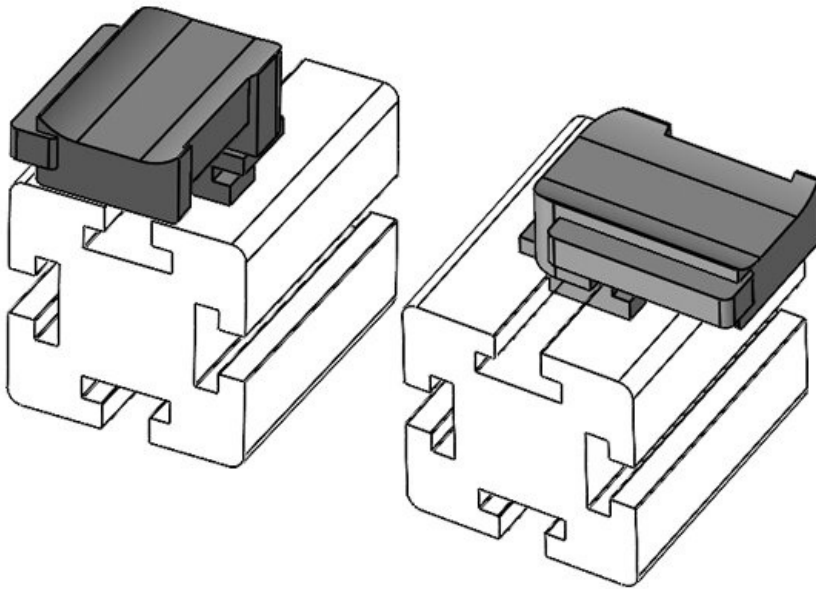

KBH-R 24 MiniTec G8

Part No. **61049** Fits KLKB |
EAN **4251269331** KLB:
480
Package quantity **10**
Length **38 mm**
Width **24.5 mm**
Height **24 mm**
Mounting height **18 mm**

KLKB 200 x 13, KLB 10, KLB 15, KLB 20