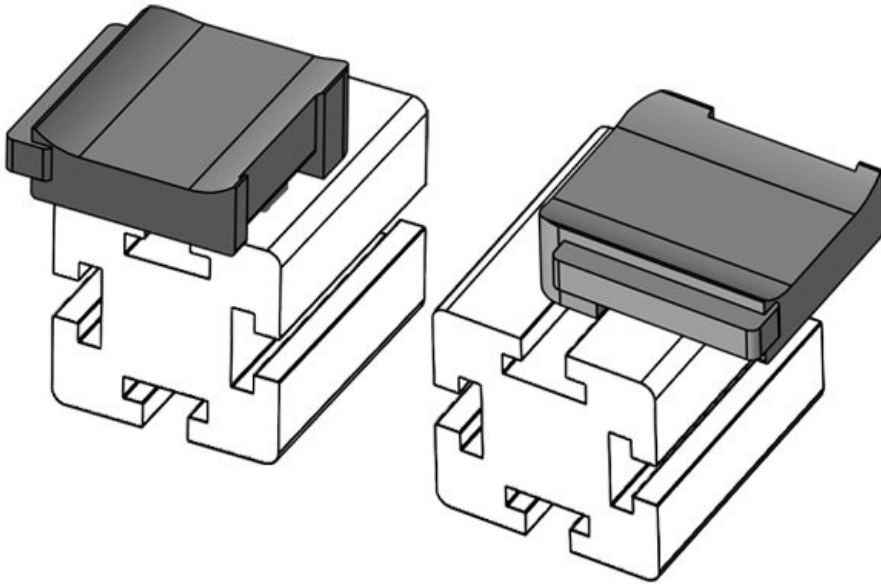

KBH-R 36 item G6

Part No.	61063.9005	Fits KLKB |	KLKB 300 x
EAN	4251269333	KLB:	17, KLB 15,
	545		KLB 20, KLB
Package	50		25
quantity			
Length	43 mm		
Width	36.5 mm		
Height	24.5 mm		
Mounting	19 mm		
height