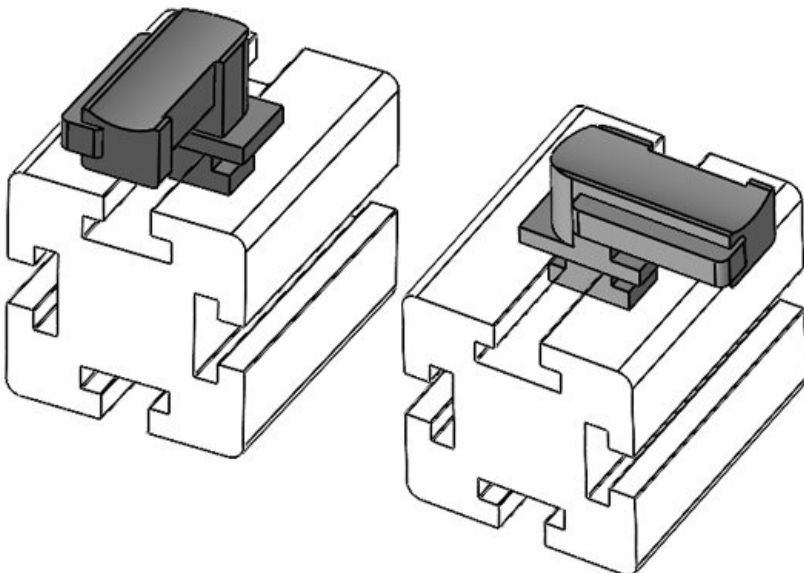

KBH-R 12 MayTec PG40 G8.3

Part No.	61065	Fits KLKB |	KLKB 200 x
EAN	4251269333	KLB:	13, KLB 10,
	569		KLB 15
Package	10		
quantity			
Length	34 mm		
Width	13.5 mm		
Height	24.5 mm		
Mounting	16.5 mm		
height