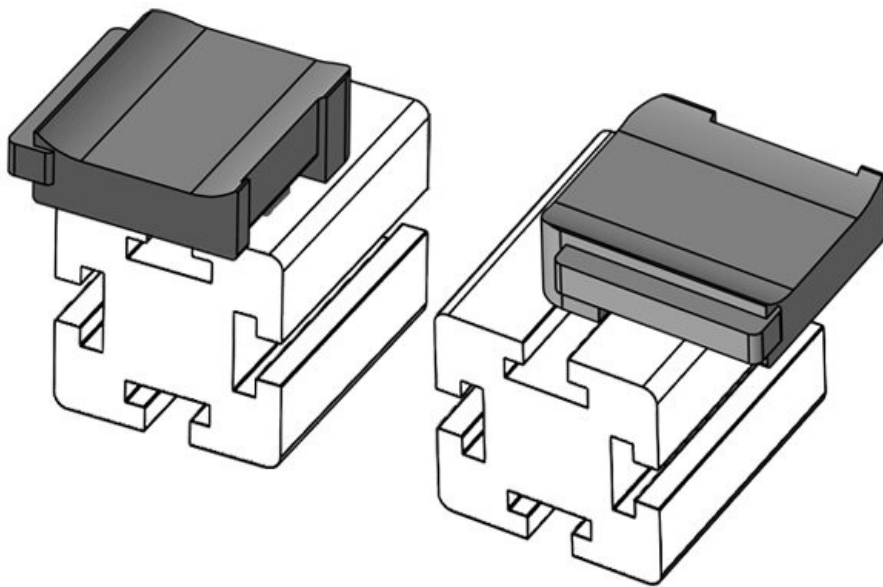

KBH-R 36 MiniTec / item G8

Part No.	61053	Fits KLKB |	KLKB 300 x
EAN	4251269331	KLB:	17, KLB 15,
	527		KLB 20, KLB
Package	10		25
quantity			
Length	43 mm		
Width	36.5 mm		
Height	24.5 mm		
Mounting	19 mm		
height