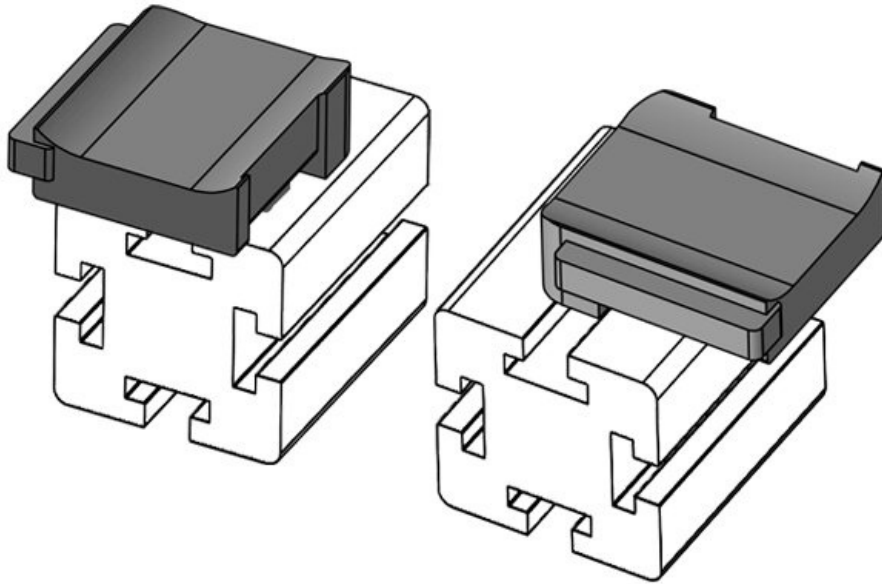

KBH-R 36 MiniTec G8

Part No.	61050.9005	Fits KLKB |	KLKB 300 x
EAN	4251269331	KLB:	17, KLB 15,
	688		KLB 20, KLB
Package quantity	50		25
Length	43 mm		
Width	36.5 mm		
Height	23 mm		
Mounting height	19 mm