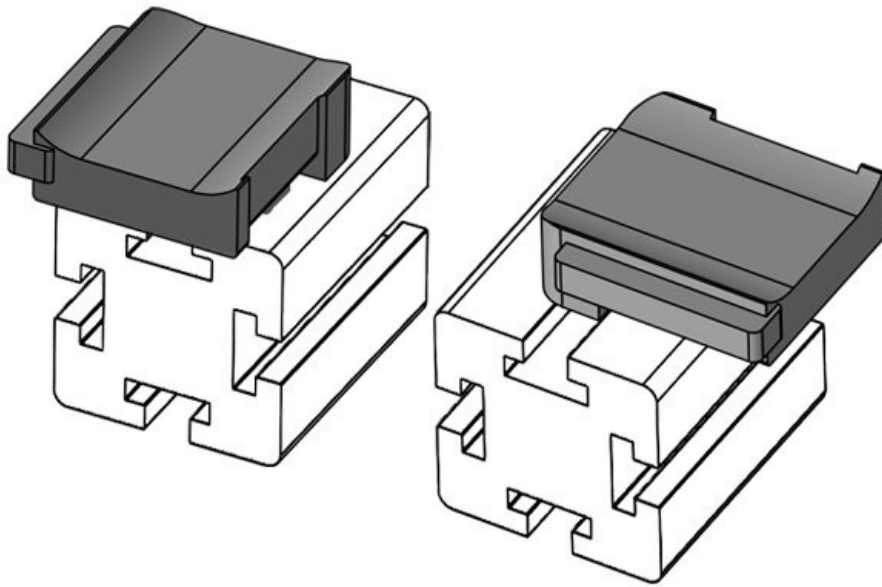

KBH-R 36-1 Bosch Rexroth G8

Part No.	61056	Fits KLKB |	KLKB 300 x
EAN	4251269331	KLB:	17, KLB 15,
	558		KLB 20, KLB
Package	10		25
quantity			
Length	43 mm		
Width	36.5 mm		
Height	22.5 mm		
Mounting	19 mm		
height